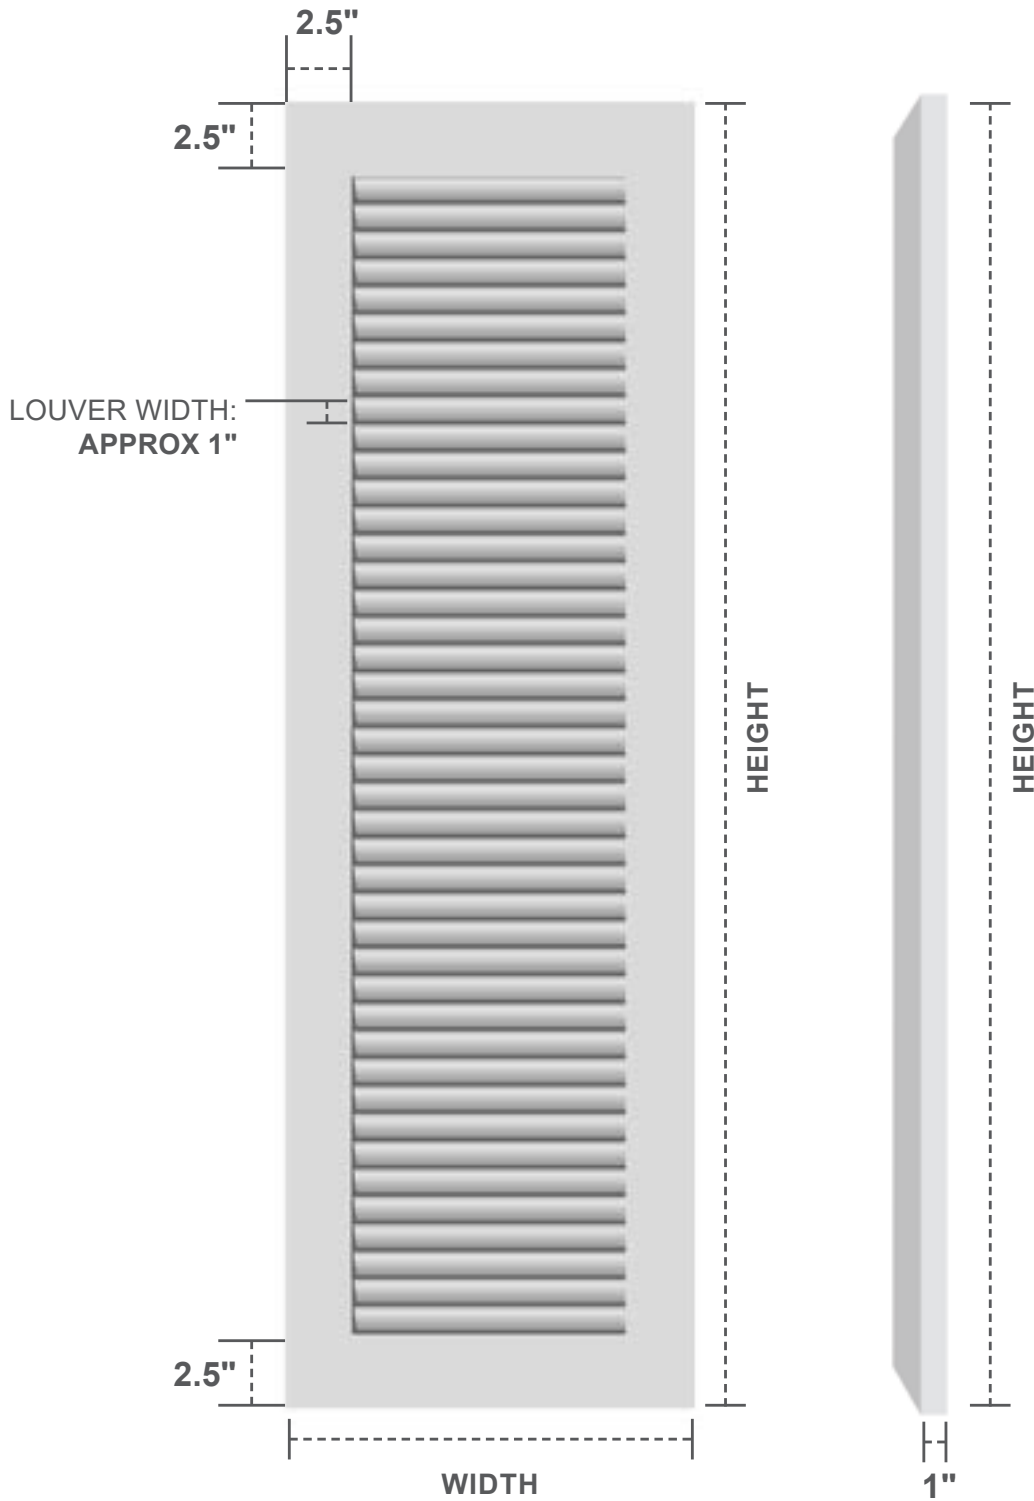

TRUE FIT SHUTTERS

ALL LOUVER SHUTTERS

STYLE

TFP001LV

AVAILABLE WIDTH
9" - 36"
AVAILABLE HEIGHT
18" - 108"

FRONT VIEW

SIDE VIEW